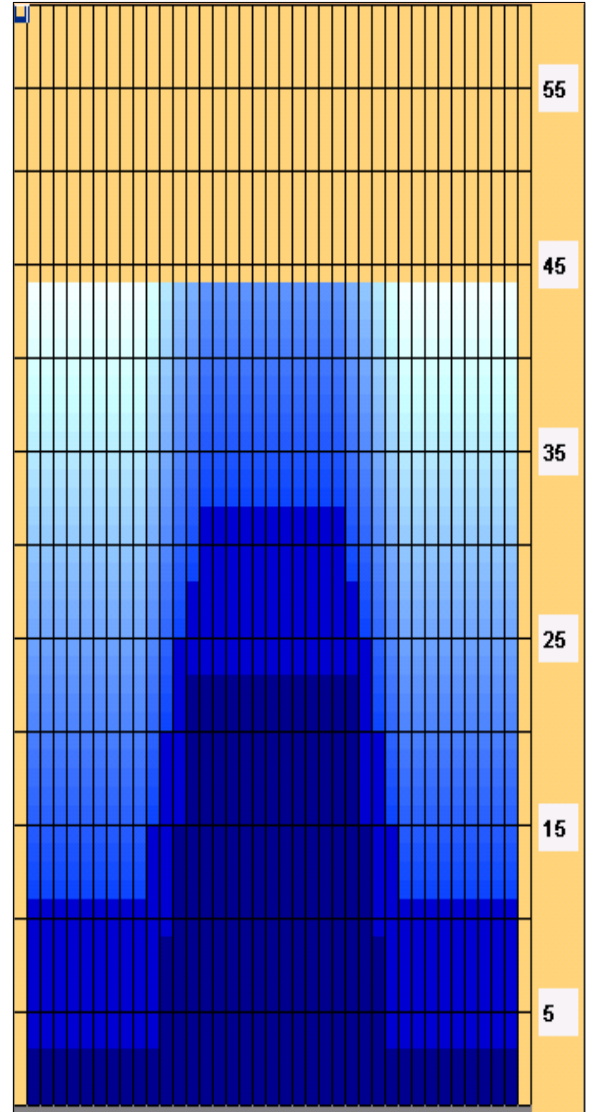

Allsvenskan 44 2018

Oil Pattern Distance: 44 Feet   **Reverse Brush Drop:** 44 Feet   **Oil Per Board:** 50 uL
Forward Oil Total: 12.3 mL   **Reverse Oil Total:** 10 mL   **Volume Oil Total:** 22.3 mL
Forward Boards Crossed: 246 Boards   **Reverse Boards Crossed:** 200 Boards   **Total Boards Crossed:** 446 Boards

	Start	Stop	Loads	Speed	Crossed	Start	End	Feet	T.Oil
1	2L	2R	3	14	111	0.0	3.9	3.9	5550
2	12L	12R	3	14	51	3.9	9.8	5.9	2550
3	13L	13R	3	14	45	9.8	15.7	5.9	2250
4	14L	14R	3	18	39	15.7	23.3	7.6	1950
5	2L	2R	0	18	0	23.3	26.0	2.7	0
6	2L	2R	0	22	0	26.0	33.0	7.0	0
7	2L	2R	0	26	0	33.0	44.0	11.0	0

Navigation: Forward Reverse More

	Start	Stop	Loads	Speed	Crossed	Start	End	Feet	T.Oil
1	2L	2R	0	30	0	44.0	32.0	-12.0	0
2	15L	15R	1	26	11	32.0	28.4	-3.6	550
3	14L	14R	1	22	13	28.4	25.3	-3.1	650
4	13L	13R	2	18	30	25.3	20.2	-5.1	1500
5	12L	12R	2	18	34	20.2	15.1	-5.1	1700
6	11L	11R	2	14	38	15.1	11.2	-3.9	1900
7	2L	2R	2	14	74	11.2	7.3	-3.9	3700
8	2L	2R	0	10	0	7.3	0.0	-7.3	0

Navigation: Forward Reverse More

Conditioner:
Type In or Select One
TransferType:
Type In or Select One

- Forward
- Reverse
- Combined
- Buff